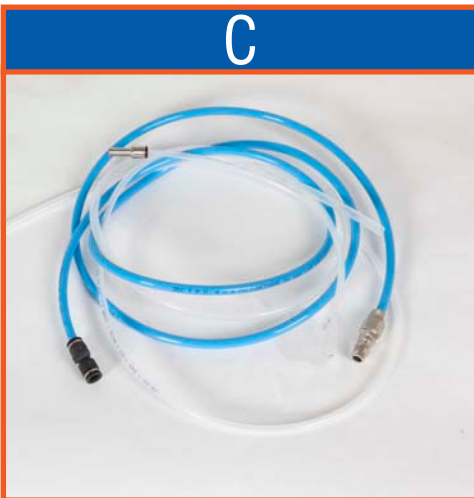

A

B

C

D

Engine code: Search Reset vehicle

Search for fuel supply:

Brand Model

InfoPACK DATABASE

Brand	Model
ABARTH	Serie 1 (E81)
ALFA ROMEO	Serie 1 (E81)
AUDI	Serie 1 (E88) Cabrio
BMW	Serie 1 (E81)
CHEVROLET (DAEWOO)	Serie 1 (E81)
CHRYSLER	Serie 3 (E46)
CITROEN	Serie 3 (E90-E91)
DACIA	Serie 3 (E92) Coupé

Vehicle

Id	Vehicle	Engine code	Year	Doors	Fuel supply	Displacement	Kw
28153	116d Ber 3p/d/1995cc	N47D20C	06/01/2011-	3	D	1995	85
26051	116d Ber 5p/d/1995cc	N47D20C	09/01/2011-	5	D	1995	85
30871	118 d xDrive Ber 3p/d/1995cc	N47D20C	07/01/2013-	3	D	1995	105
28155	118d Ber 3p/d/1995cc	N47D20C	06/01/2011-	3	D	1995	105

E

G

F

H

I