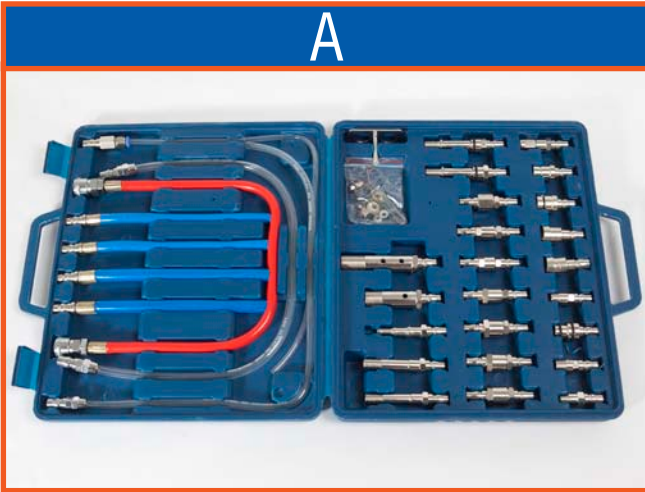

A

B

C

D

Engine code: Search Reset vehicle

Search for fuel supply:

Brand Model

InfoPACK DATABASE

Brand	Model
ABARTH	Serie 1 (E81)
ALFA ROMEO	Serie 1 (E81)
AUDI	Serie 1 (E88) Cabrio
BMW	Serie 1 (E81)
CHEVROLET (DAEWOO)	Serie 1 (E81)
CHRYSLER	Serie 3 (E46)
CITROEN	Serie 3 (E90-E91)
DACIA	Serie 3 (E92) Coupé

Vehicle

Id	Vehicle	Engine code	Year	Doors	Fuel supply	Displacement	Kw
28153	116d Ber 3p/d/1995cc	N47D20C	06/01/2011-	3	D	1995	85
26051	116d Ber 5p/d/1995cc	N47D20C	09/01/2011-	5	D	1995	85
30871	118 d xDrive Ber 3p/d/1995cc	N47D20C	07/01/2013-	3	D	1995	105
28155	118d Ber 3p/d/1995cc	N47D20C	06/01/2011-	3	D	1995	105

E

G

F

H

I