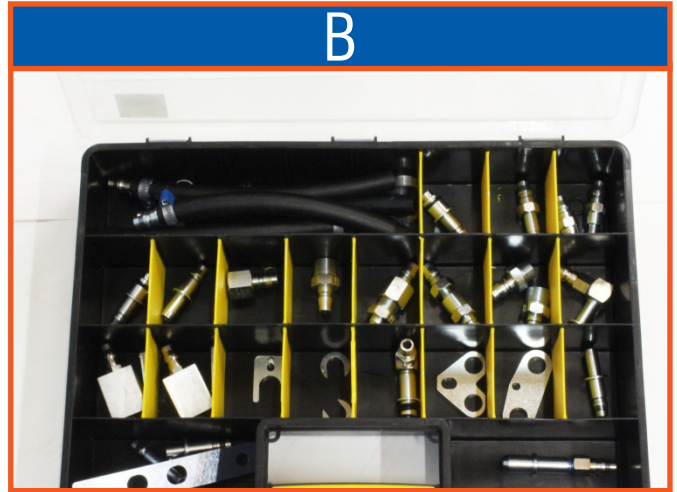

A

B

C

D

Engine code: Search Reset vehicle

Search for fuel supply:

Brand Model

InfoPACK DATABASE

Brand	Model
ABARTH	Serie 1 (E81)
ALFA ROMEO	Serie 1 (E81)
AUDI	Serie 1 (E88) Cabrio
BMW	Serie 1 (E81)
CHEVROLET (DAEWOO)	Serie 1 (E81)
CHRYSLER	Serie 3 (E46)
CITROEN	Serie 3 (E90-E91)
DACIA	Serie 3 (E92) Coupé

Vehicle

Id	Vehicle	Engine code	Year	Doors	Fuel supply	Displacement	Kw
28153	116d Ber 3p/d/1995cc	N47D20C	06/01/2011-	3	D	1995	85
26051	116d Ber 5p/d/1995cc	N47D20C	09/01/2011-	5	D	1995	85
30871	118 d xDrive Ber 3p/d/1995cc	N47D20C	07/01/2013-	3	D	1995	105
28155	118d Ber 3p/d/1995cc	N47D20C	06/01/2011-	3	D	1995	105

E

G

F

H

I