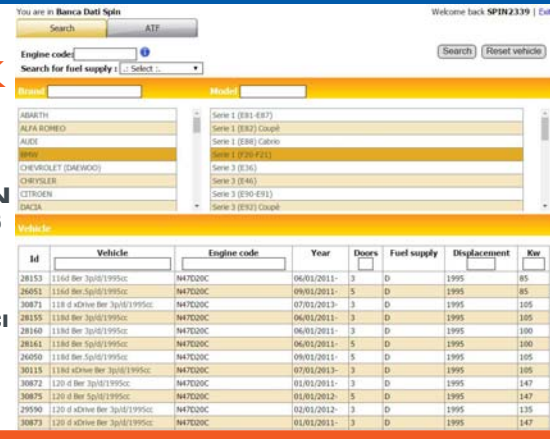

ATF

**Accessori INCLUSI
STANDARD accessories**

**InfoPACK
DATABASE**

**FREE ACCESS
TO MORE THAN
4000 MODELS**

**ACCESSO
ALLA BANCA DATI
CAMBI AUTOMATICI
CON PIU' DI 4000 MODELLI**